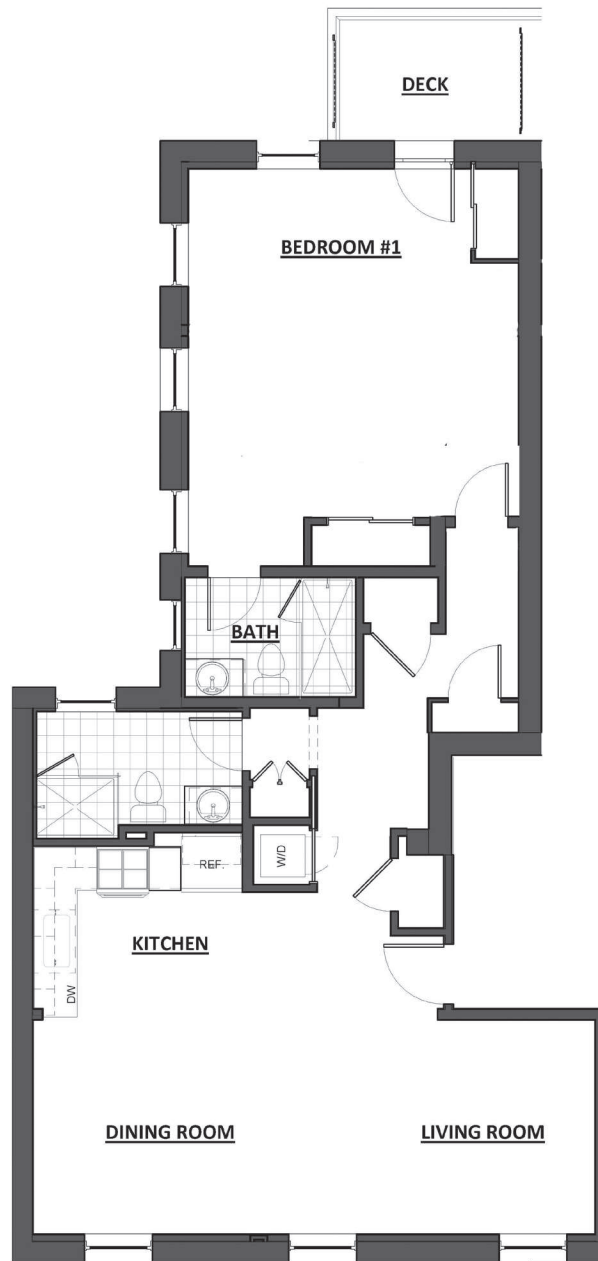

Second Floor Building Key

1305-1315 30th Street NW • Washington, DC 20007 • **Unit 203/Storage 10**
 1 Bedroom • 2 Baths • Deck
 Total SQ FT 926 (Unit 863 SQ FT Storage 63 SQ FT)

**THE COLONIAL
GEORGETOWN**

Second Floor Building Key

1305-1315 30th Street NW • Washington, DC 20007 • **Unit 202/Storage 15**
 2 Bedrooms • 2 Baths
 Total SQ FT 1,023 (Unit 941 SQ FT Storage 82 SQ FT)

**THE COLONIAL
GEORGETOWN**

Second Floor Building Key

1305-1315 30th Street NW • Washington, DC 20007 • **Unit 201/Storage 16**
2 Bedrooms • 2 Baths
Total SQ FT 907 (Unit 824 SQ FT Storage 83 SQ FT)

**THE COLONIAL
GEORGETOWN**

Third Floor Building Key