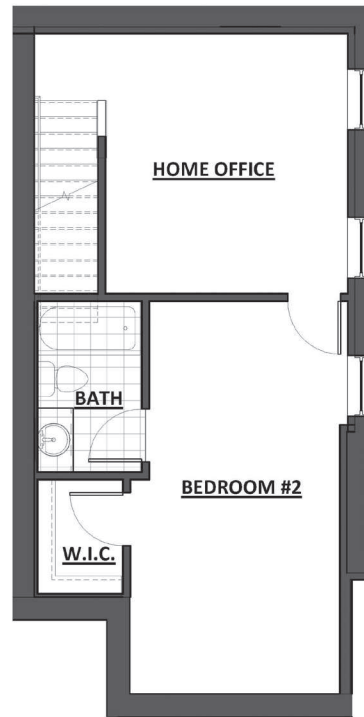

**THE COLONIAL
GEORGETOWN**

First Floor Building Key

Basement Building Key

1305-1315 30th Street NW • Washington, DC 20007 • **Unit 106/Storage 1**
 2 Bedrooms • 3 Baths • Home Office, Deck
 Total SQ FT 1,406 (Unit 1,326 SQ FT Storage 80 SQ FT)

**THE COLONIAL
GEORGETOWN**

First Floor Building Key

Basement Building Key

1305-1315 30th Street NW • Washington, DC 20007 • **Unit 105/Storage 3**
 2 Bedrooms • 3 Baths • Home Office, Deck
 Total SQ FT 1,323 (Unit 1,264 SQ FT Storage 59 SQ FT)

**THE COLONIAL
GEORGETOWN**

First Floor Building Key

1305-1315 30th Street NW • Washington, DC 20007 • **Unit 104/Storage 7**
 1 Bedroom • 2 Baths • Deck
 Total SQ FT 838 (Unit 777 SQ FT Storage 61 SQ FT)

**THE COLONIAL
GEORGETOWN**

First Floor Building Key

1305-1315 30th Street NW • Washington, DC 20007 • **Unit 103/Storage 8**
 1 Bedroom • 2 Baths • Deck
 Total SQ FT 930 (Unit 867 SQ FT Storage 63 SQ FT)