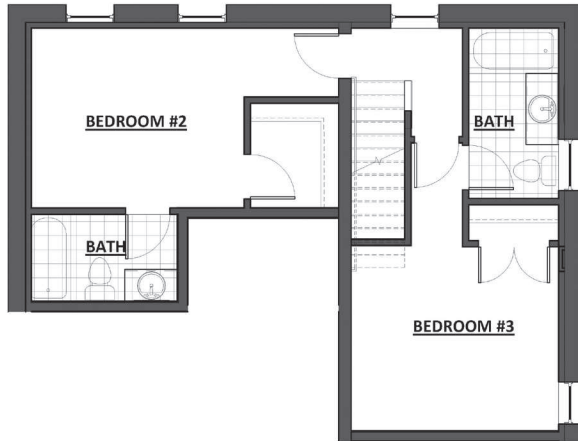

**THE COLONIAL
GEORGETOWN**

First Floor Building Key

1305-1315 30th Street NW • Washington, DC 20007 • **Unit 104/Storage 7**
 1 Bedroom • 2 Baths • Deck
 Total SQ FT 838 (Unit 777 SQ FT Storage 61 SQ FT)

**THE COLONIAL
GEORGETOWN**

First Floor Building Key

1305-1315 30th Street NW • Washington, DC 20007 • **Unit 103/Storage 8**
 1 Bedroom • 2 Baths • Deck
 Total SQ FT 930 (Unit 867 SQ FT Storage 63 SQ FT)

**THE COLONIAL
GEORGETOWN**

First Floor Building Key

Basement Building Key

1305-1315 30th Street NW • Washington, DC 20007 • **Unit 102/Storage 13**
3 Bedrooms • 4 Baths
Total SQ FT 1,479 (Unit 1,422 SQ FT Storage 57 SQ FT)

THE COLONIAL GEORGETOWN

First Floor Building Key

Basement Building Key

1305-1315 30th Street NW • Washington, DC 20007 • **Unit 101/No Storage**
3 Bedrooms • 3.5 Baths • Home Office
Total SQ FT 1,348

**THE COLONIAL
GEORGETOWN**