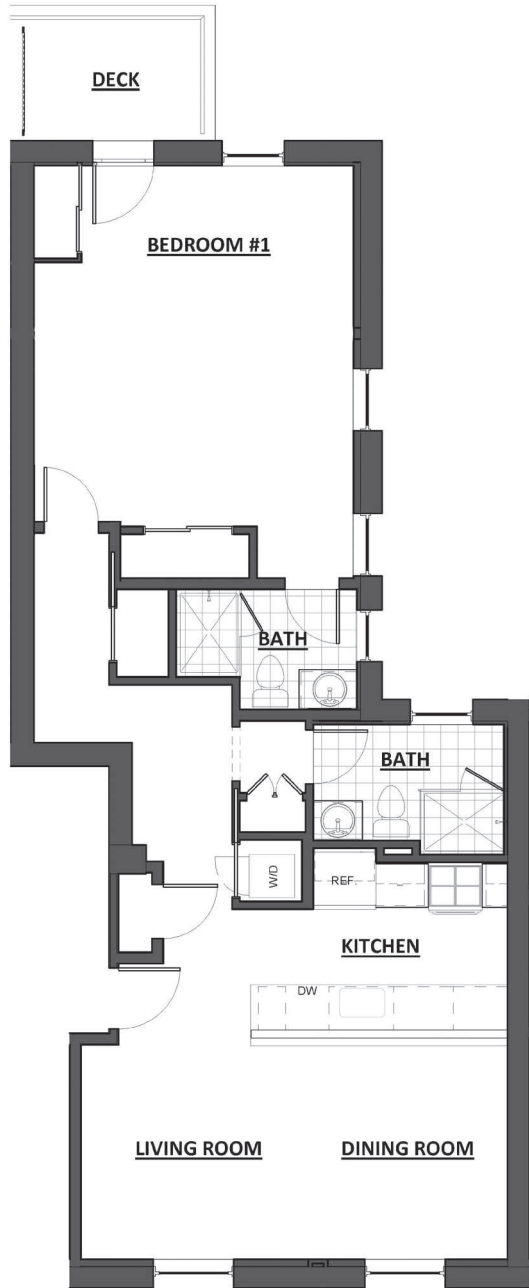

Second Floor Building Key

1305-1315 30th Street NW • Washington, DC 20007 • **Unit 206/Storage 2**
 1 Bedroom • 2 Baths • Deck
 Total SQ FT 1,063 (Unit 975 SQ FT Storage 88 SQ FT)

**THE COLONIAL
GEORGETOWN**

Second Floor Building Key

1305-1315 30th Street NW • Washington, DC 20007 • **Unit 205/Storage 4**
 1 Bedroom • 2 Baths • Deck
 Total SQ FT 873 (Unit 816 SQ FT Storage 57 SQ FT)

**THE COLONIAL
GEORGETOWN**

Second Floor Building Key

1305-1315 30th Street NW • Washington, DC 20007 • **Unit 204/Storage 9**
 1 Bedroom • 2 Baths • Deck
 Total SQ FT 900 (Unit 838 SQ FT Storage 62 SQ FT)

**THE COLONIAL
GEORGETOWN**

Second Floor Building Key

1305-1315 30th Street NW • Washington, DC 20007 • **Unit 203/Storage 10**
 1 Bedroom • 2 Baths • Deck
 Total SQ FT 926 (Unit 863 SQ FT Storage 63 SQ FT)

**THE COLONIAL
GEORGETOWN**