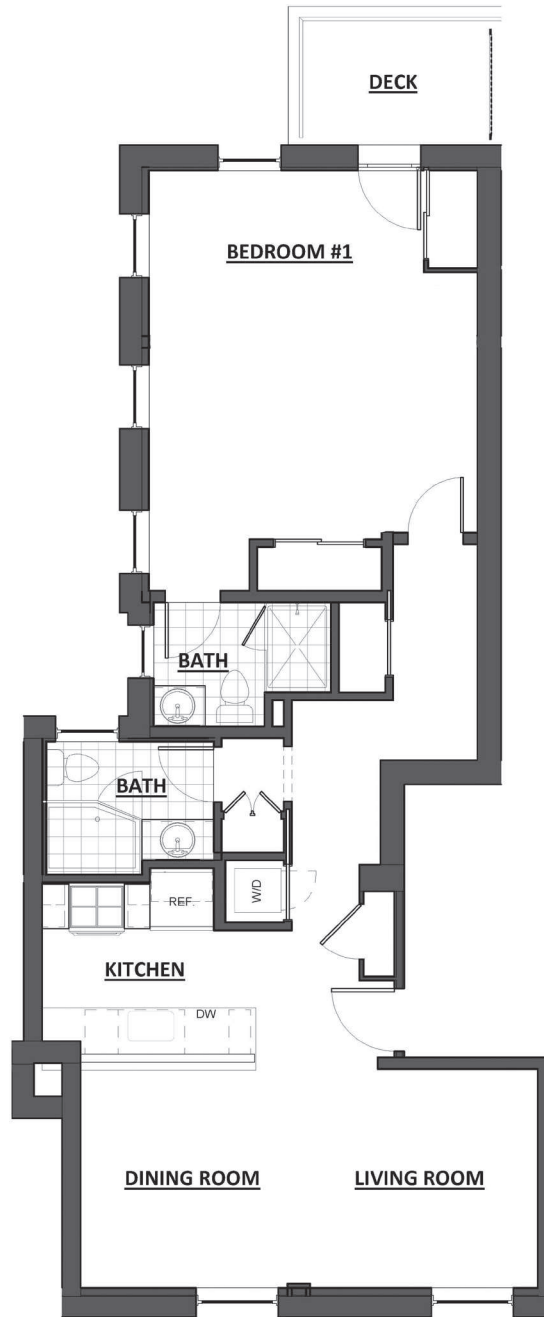

THE COLONIAL GEORGETOWN

First Floor Building Key

Basement Building Key

1305-1315 30th Street NW • Washington, DC 20007 • **Unit 101/No Storage**
3 Bedrooms • 3.5 Baths • Home Office
Total SQ FT 1,348

**THE COLONIAL
GEORGETOWN**

Second Floor Building Key

1305-1315 30th Street NW • Washington, DC 20007 • **Unit 206/Storage 2**
 1 Bedroom • 2 Baths • Deck
 Total SQ FT 1,063 (Unit 975 SQ FT Storage 88 SQ FT)

**THE COLONIAL
GEORGETOWN**

Second Floor Building Key

1305-1315 30th Street NW • Washington, DC 20007 • **Unit 205/Storage 4**
 1 Bedroom • 2 Baths • Deck
 Total SQ FT 873 (Unit 816 SQ FT Storage 57 SQ FT)

**THE COLONIAL
GEORGETOWN**

Second Floor Building Key

1305-1315 30th Street NW • Washington, DC 20007 • **Unit 204/Storage 9**
 1 Bedroom • 2 Baths • Deck
 Total SQ FT 900 (Unit 838 SQ FT Storage 62 SQ FT)

**THE COLONIAL
GEORGETOWN**