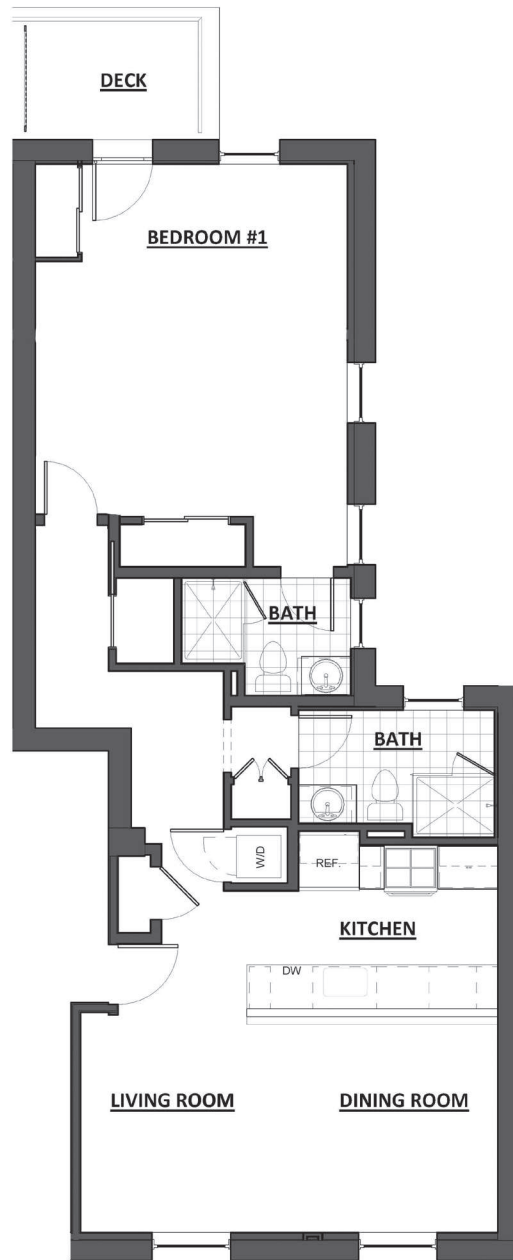

**THE COLONIAL
GEORGETOWN**

First Floor Building Key

Basement Building Key

1305-1315 30th Street NW • Washington, DC 20007 • **Unit 106/Storage 1**
 2 Bedrooms • 3 Baths • Home Office, Deck
 Total SQ FT 1,406 (Unit 1,326 SQ FT Storage 80 SQ FT)

**THE COLONIAL
GEORGETOWN**

First Floor Building Key

Basement Building Key

1305-1315 30th Street NW • Washington, DC 20007 • **Unit 105/Storage 3**
 2 Bedrooms • 3 Baths • Home Office, Deck
 Total SQ FT 1,323 (Unit 1,264 SQ FT Storage 59 SQ FT)

**THE COLONIAL
GEORGETOWN**

First Floor Building Key

1305-1315 30th Street NW • Washington, DC 20007 • **Unit 104/Storage 7**
 1 Bedroom • 2 Baths • Deck
 Total SQ FT 838 (Unit 777 SQ FT Storage 61 SQ FT)

**THE COLONIAL
GEORGETOWN**

First Floor Building Key

1305-1315 30th Street NW • Washington, DC 20007 • **Unit 103/Storage 8**
 1 Bedroom • 2 Baths • Deck
 Total SQ FT 930 (Unit 867 SQ FT Storage 63 SQ FT)