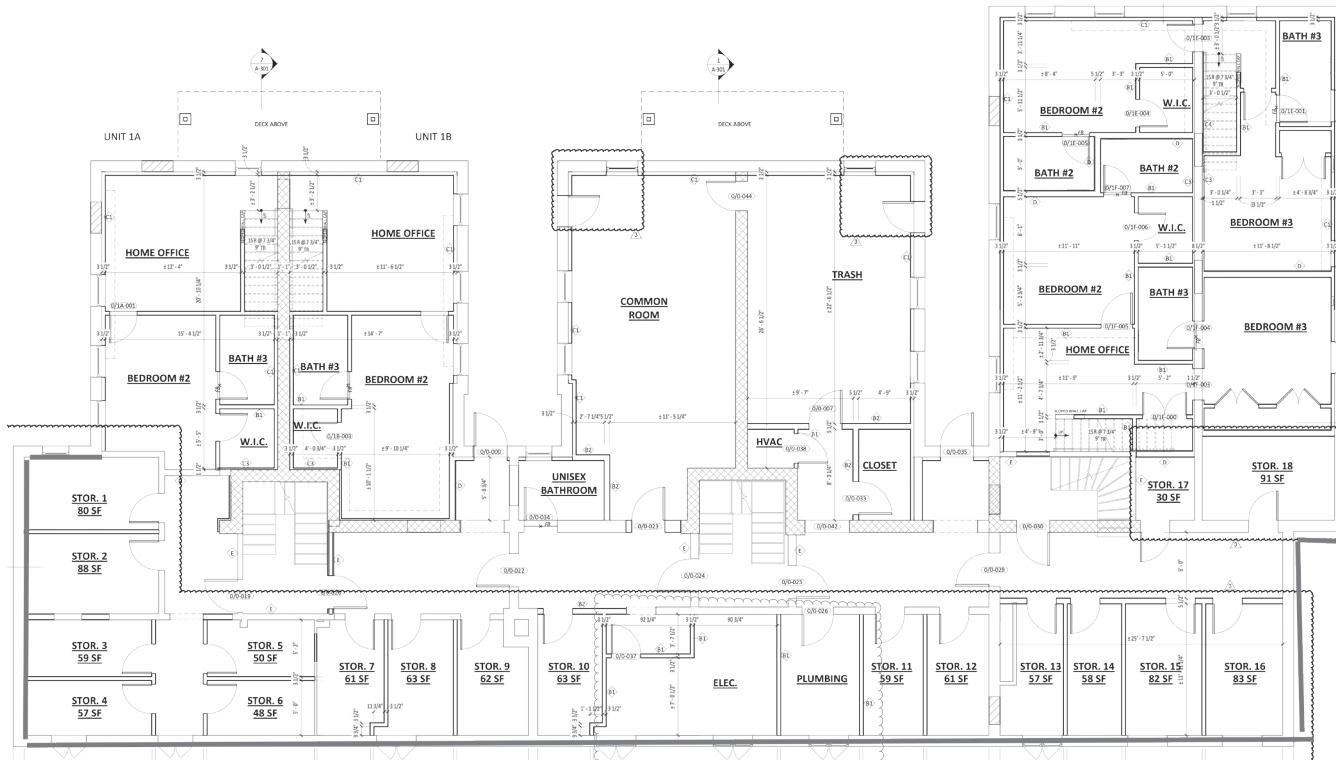

THE COLONIAL GEORGETOWN

1305-1315 30th Street NW • Washington, DC 20007
Basement