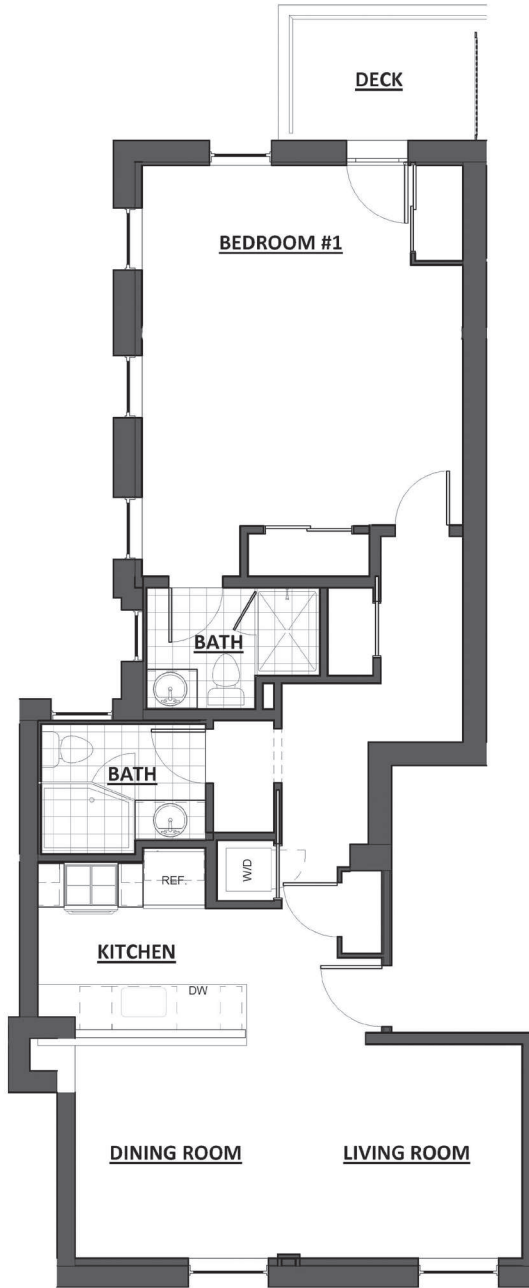

Second Floor Building Key

1305-1315 30th Street NW • Washington, DC 20007 • **Unit 201/Storage 16**
2 Bedrooms • 2 Baths
Total SQ FT 907 (Unit 824 SQ FT Storage 83 SQ FT)

**THE COLONIAL
GEORGETOWN**

Third Floor Building Key

1305-1315 30th Street NW • Washington, DC 20007 • **Unit 306/Storage 5**
 1 Bedroom • 2 Baths • Deck
 Total SQ FT 1,025 (Unit 975 SQ FT Storage 50 SQ FT)

**THE COLONIAL
GEORGETOWN**

Third Floor Building Key

1305-1315 30th Street NW • Washington, DC 20007 • **Unit 305/Storage 6**
 1 Bedroom • 2 Baths • Deck
 Total SQ FT 864 (Unit 816 SQ FT Storage 48 SQ FT)

**THE COLONIAL
GEORGETOWN**

Third Floor Building Key