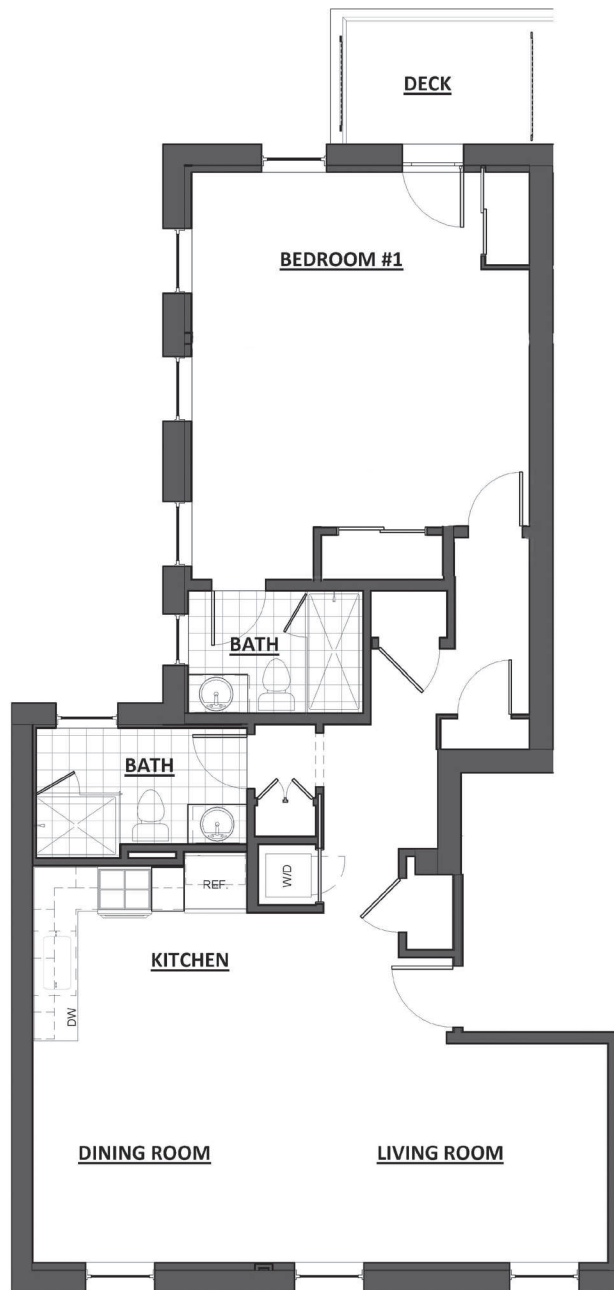

**THE COLONIAL
GEORGETOWN**

First Floor Building Key

Basement Building Key

1305-1315 30th Street NW • Washington, DC 20007 • **Unit 102/Storage 13**
3 Bedrooms • 4 Baths
Total SQ FT 1,479 (Unit 1,422 SQ FT Storage 57 SQ FT)

THE COLONIAL GEORGETOWN

First Floor Building Key

Basement Building Key

1305-1315 30th Street NW • Washington, DC 20007 • **Unit 101/No Storage**
3 Bedrooms • 3.5 Baths • Home Office
Total SQ FT 1,348

**THE COLONIAL
GEORGETOWN**

Second Floor Building Key

1305-1315 30th Street NW • Washington, DC 20007 • **Unit 206/Storage 2**
 1 Bedroom • 2 Baths • Deck
 Total SQ FT 1,063 (Unit 975 SQ FT Storage 88 SQ FT)

**THE COLONIAL
GEORGETOWN**

Second Floor Building Key

1305-1315 30th Street NW • Washington, DC 20007 • **Unit 205/Storage 4**
 1 Bedroom • 2 Baths • Deck
 Total SQ FT 873 (Unit 816 SQ FT Storage 57 SQ FT)

**THE COLONIAL
GEORGETOWN**