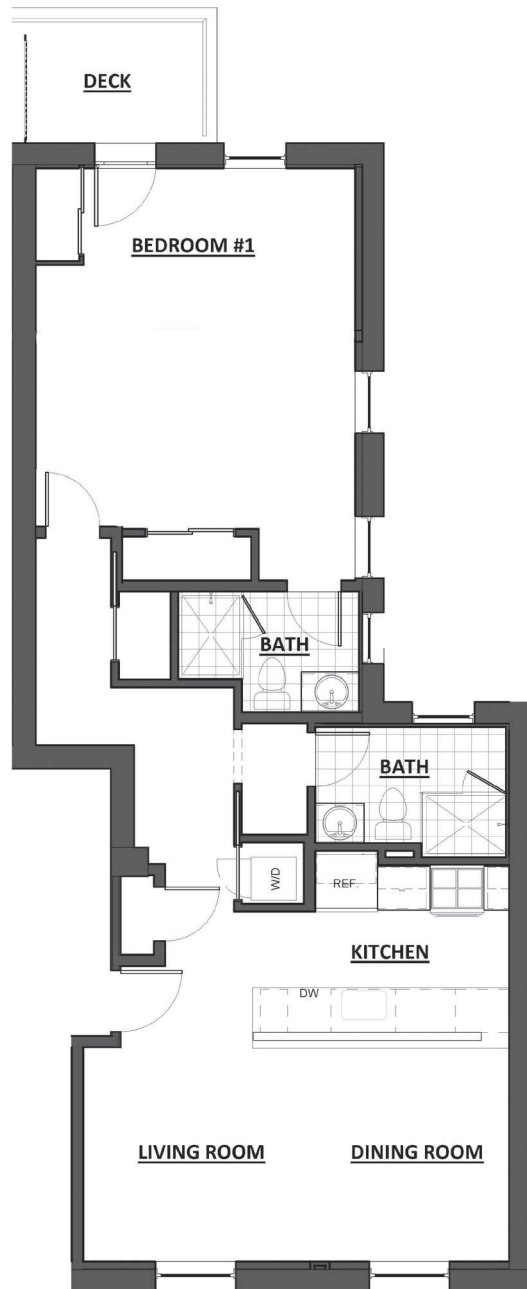

1305-1315 30th Street NW • Washington, DC 20007 • **Unit 306/Storage 5**
 1 Bedroom • 2 Baths • Deck
 Total SQ FT 1,025 (Unit 975 SQ FT Storage 50 SQ FT)

**THE COLONIAL
GEORGETOWN**

Third Floor Building Key

1305-1315 30th Street NW • Washington, DC 20007 • **Unit 305/Storage 6**
 1 Bedroom • 2 Baths • Deck
 Total SQ FT 864 (Unit 816 SQ FT Storage 48 SQ FT)

**THE COLONIAL
GEORGETOWN**

Third Floor Building Key

1305-1315 30th Street NW • Washington, DC 20007 • **Unit 304/Storage 14**
 1 Bedroom • 2 Baths • Deck
 Total SQ FT 896 (Unit 838 SQ FT Storage 58 SQ FT)

**THE COLONIAL
GEORGETOWN**

Third Floor Building Key