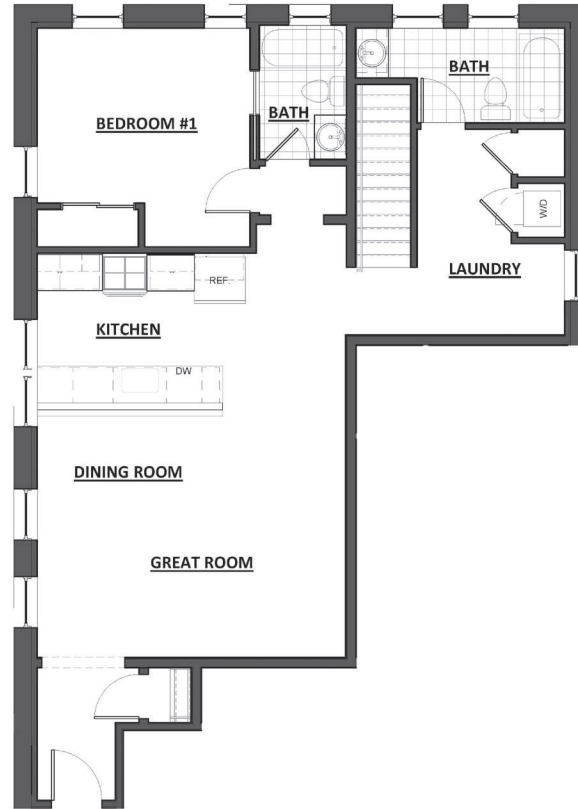

**THE COLONIAL
GEORGETOWN**

First Floor Building Key

1305-1315 30th Street NW • Washington, DC 20007 • **Unit 104/Storage 7**
 1 Bedroom • 2 Baths • Deck
 Total SQ FT 838 (Unit 777 SQ FT Storage 61 SQ FT)

**THE COLONIAL
GEORGETOWN**

First Floor Building Key

1305-1315 30th Street NW • Washington, DC 20007 • **Unit 103/Storage 8**
 1 Bedroom • 2 Baths • Deck
 Total SQ FT 930 (Unit 867 SQ FT Storage 63 SQ FT)

**THE COLONIAL
GEORGETOWN**

First Floor Building Key

Basement Building Key

1305-1315 30th Street NW • Washington, DC 20007 • **Unit 102/Storage 13**
3 Bedrooms • 4 Baths
Total SQ FT 1,479 (Unit 1,422 SQ FT Storage 57 SQ FT)

THE COLONIAL GEORGETOWN

First Floor Building Key

Basement Building Key

1305-1315 30th Street NW • Washington, DC 20007 • **Unit 101/No Storage**
3 Bedrooms • 3.5 Baths • Home Office
Total SQ FT 1,348

**THE COLONIAL
GEORGETOWN**