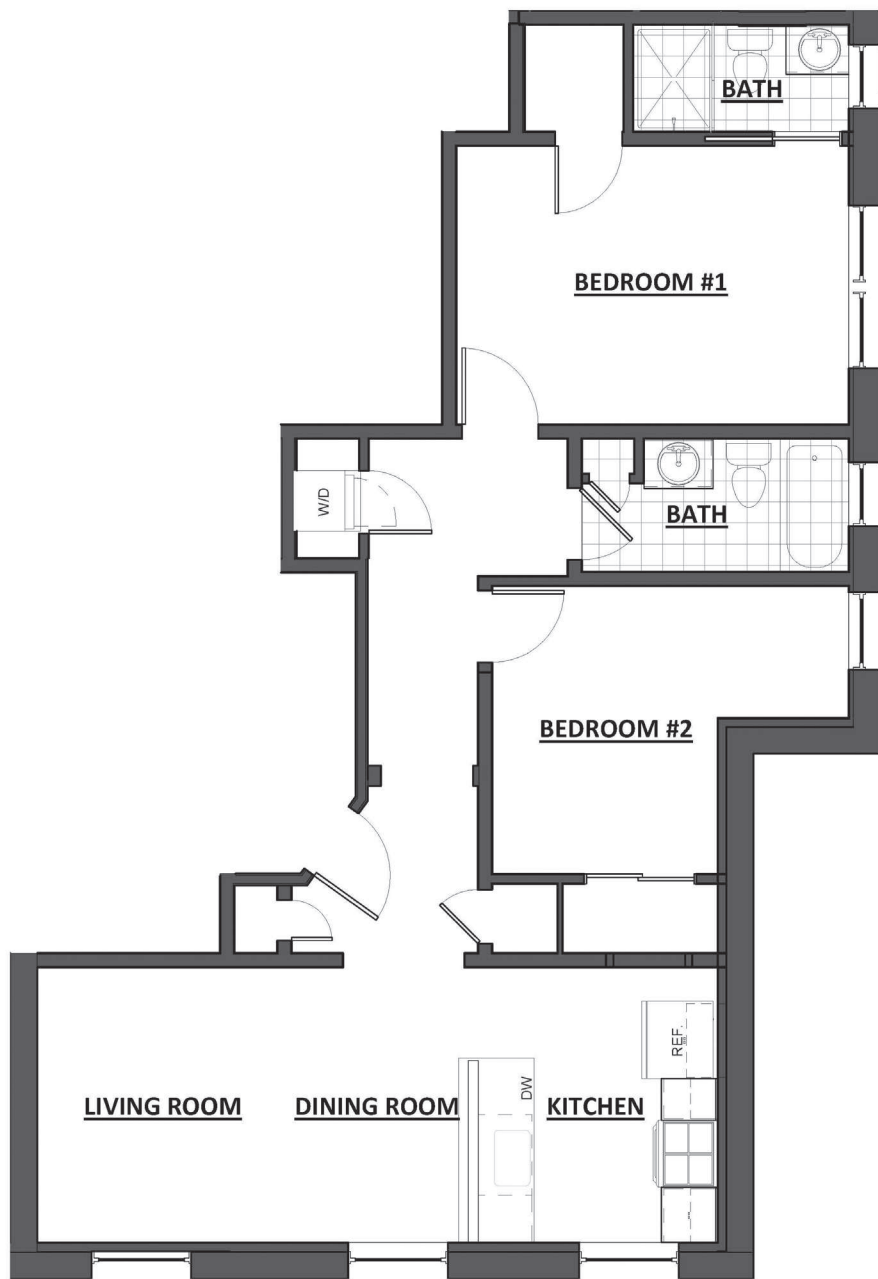

1305-1315 30th Street NW • Washington, DC 20007 • **Unit 303/Storage 12**
 1 Bedroom • 2 Baths • Deck
 Total SQ FT 924 (Unit 863 SQ FT Storage 61 SQ FT)

**THE COLONIAL
GEORGETOWN**

Third Floor Building Key

1305-1315 30th Street NW • Washington, DC 20007 • **Unit 302/Storage 17**
 2 Bedrooms • 2 Baths
 Total SQ FT 971 (Unit 941 SQ FT Storage 30 SQ FT)

**THE COLONIAL
GEORGETOWN**

Third Floor Building Key

1305-1315 30th Street NW • Washington, DC 20007 • **Unit 301/Storage 18**
 2 Bedrooms • 2 Baths
 Total SQ FT 915 (Unit 824 SQ FT Storage 91 SQ FT)