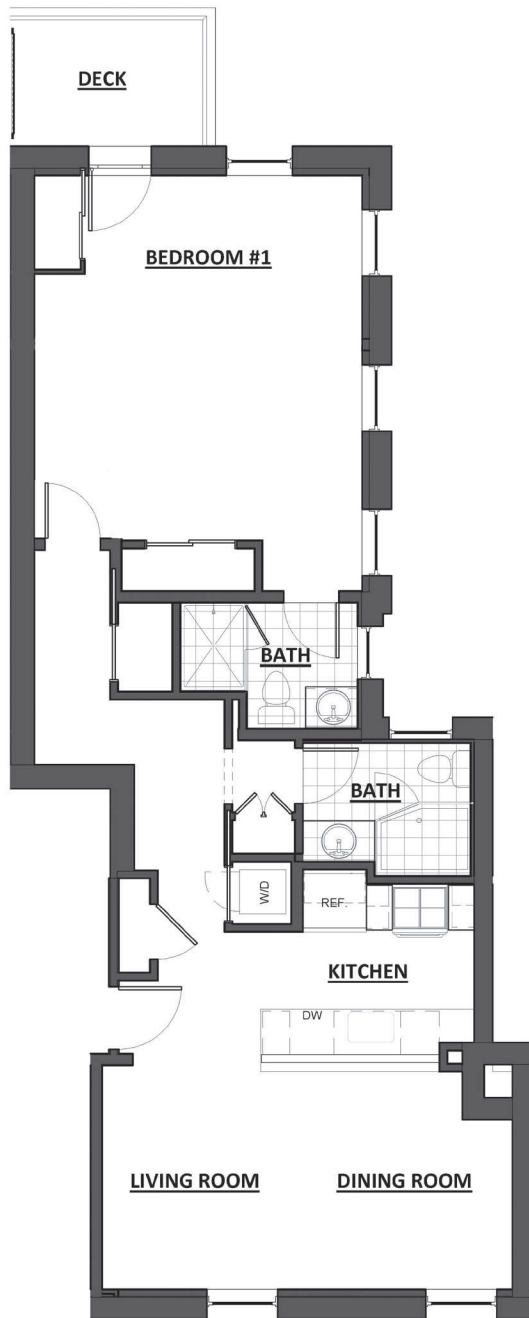

Second Floor Building Key

1305-1315 30th Street NW • Washington, DC 20007 • **Unit 202/Storage 15**
 2 Bedrooms • 2 Baths
 Total SQ FT 1,023 (Unit 941 SQ FT Storage 82 SQ FT)

**THE COLONIAL
GEORGETOWN**

Second Floor Building Key

1305-1315 30th Street NW • Washington, DC 20007 • **Unit 201/Storage 16**
2 Bedrooms • 2 Baths
Total SQ FT 907 (Unit 824 SQ FT Storage 83 SQ FT)

**THE COLONIAL
GEORGETOWN**

Third Floor Building Key

1305-1315 30th Street NW • Washington, DC 20007 • **Unit 306/Storage 5**
 1 Bedroom • 2 Baths • Deck
 Total SQ FT 1,025 (Unit 975 SQ FT Storage 50 SQ FT)

**THE COLONIAL
GEORGETOWN**

Third Floor Building Key