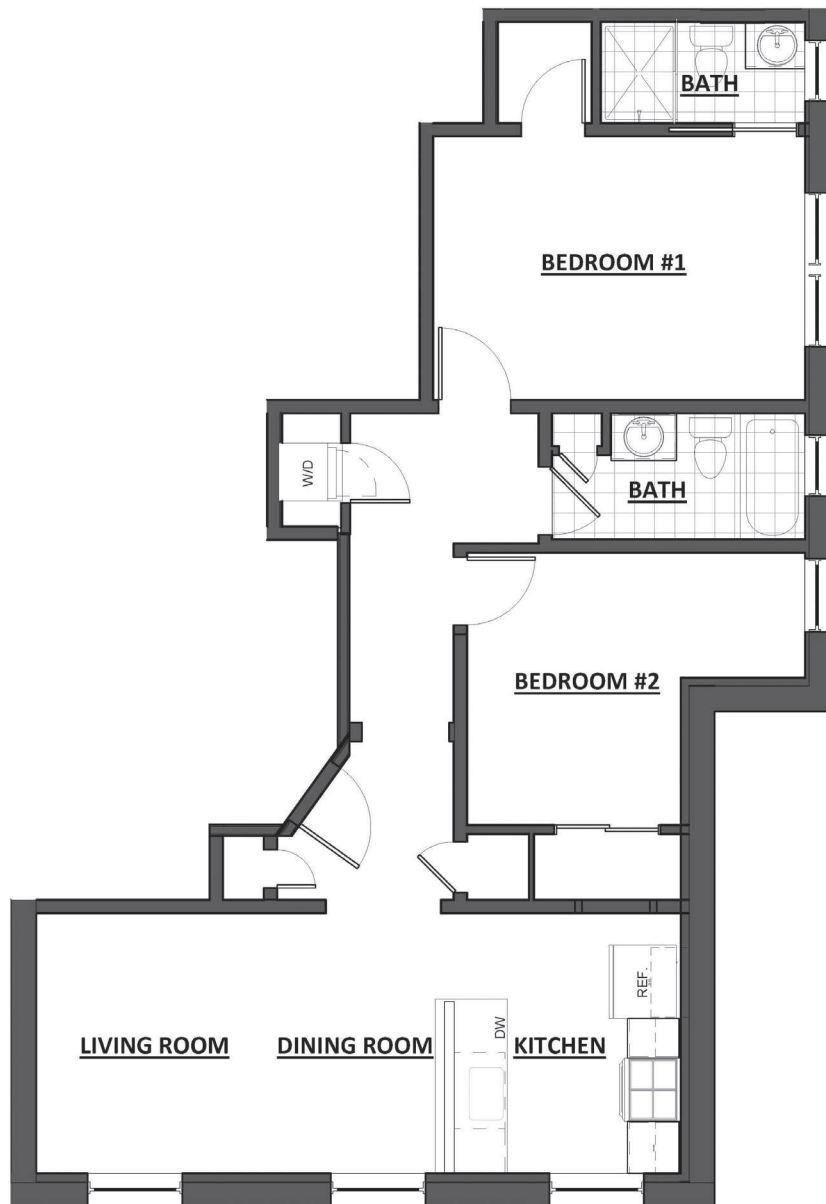

Second Floor Building Key

1305-1315 30th Street NW • Washington, DC 20007 • **Unit 203/Storage 10**
 1 Bedroom • 2 Baths • Deck
 Total SQ FT 926 (Unit 863 SQ FT Storage 63 SQ FT)

**THE COLONIAL
GEORGETOWN**

Second Floor Building Key

1305-1315 30th Street NW • Washington, DC 20007 • **Unit 202/Storage 15**
 2 Bedrooms • 2 Baths
 Total SQ FT 1,023 (Unit 941 SQ FT Storage 82 SQ FT)

**THE COLONIAL
GEORGETOWN**

Second Floor Building Key

1305-1315 30th Street NW • Washington, DC 20007 • **Unit 201/Storage 16**
2 Bedrooms • 2 Baths
Total SQ FT 907 (Unit 824 SQ FT Storage 83 SQ FT)

**THE COLONIAL
GEORGETOWN**

Third Floor Building Key

1305-1315 30th Street NW • Washington, DC 20007 • **Unit 306/Storage 5**
 1 Bedroom • 2 Baths • Deck
 Total SQ FT 1,025 (Unit 975 SQ FT Storage 50 SQ FT)

**THE COLONIAL
GEORGETOWN**

Third Floor Building Key