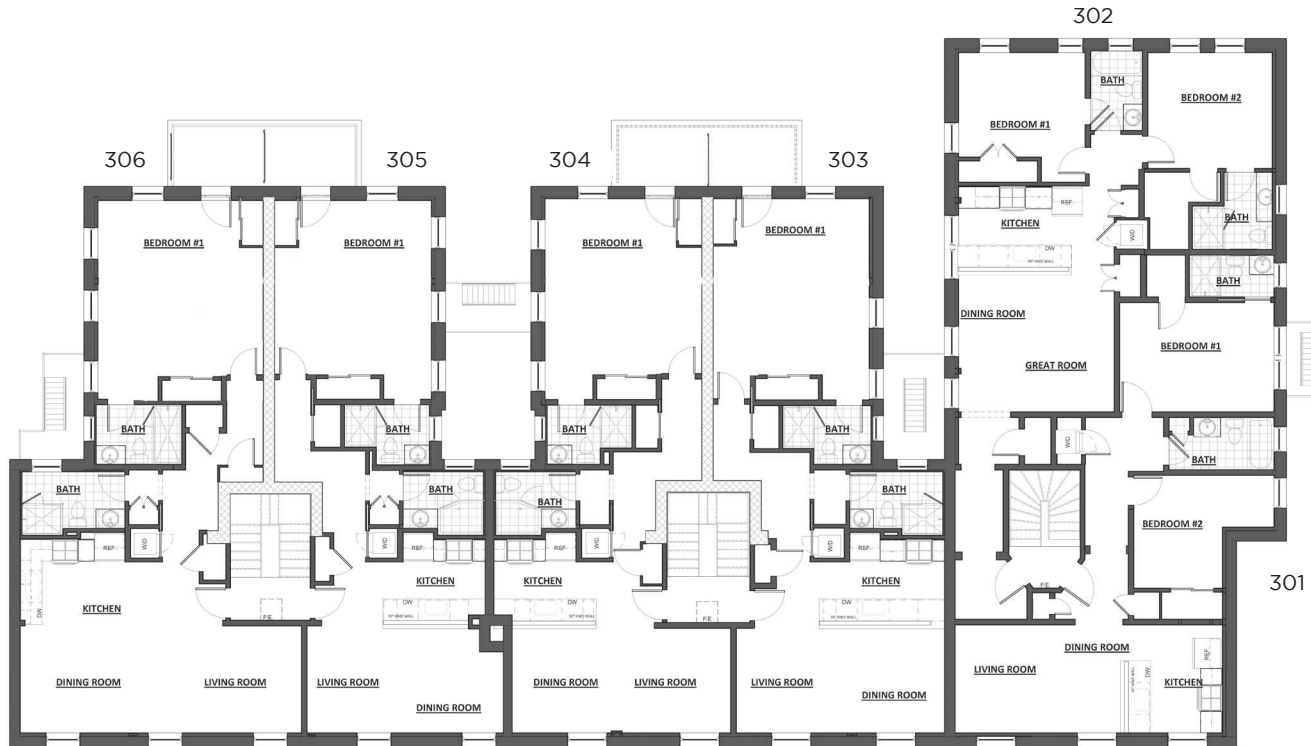

1305-1315 30th Street NW • Washington, DC 20007
Third Floor