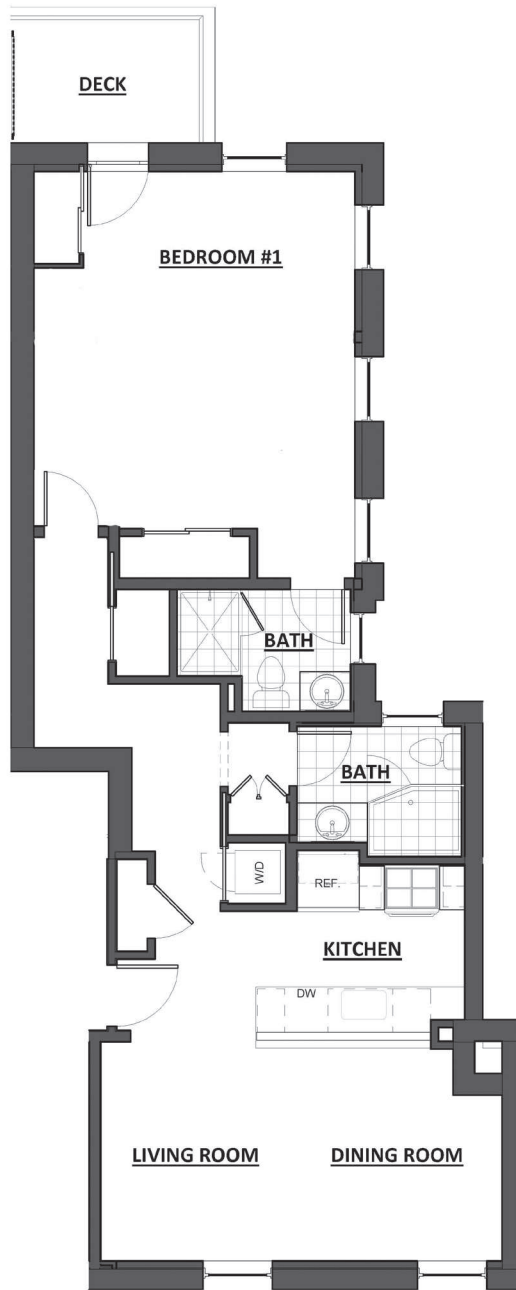

**THE COLONIAL
GEORGETOWN**

First Floor Building Key

Basement Building Key

1305-1315 30th Street NW • Washington, DC 20007 • **Unit 102/Storage 13**
3 Bedrooms • 4 Baths
Total SQ FT 1,479 (Unit 1,422 SQ FT Storage 57 SQ FT)

THE COLONIAL GEORGETOWN

First Floor Building Key

Basement Building Key

1305-1315 30th Street NW • Washington, DC 20007 • **Unit 101/No Storage**
3 Bedrooms • 3.5 Baths • Home Office
Total SQ FT 1,348

**THE COLONIAL
GEORGETOWN**

Second Floor Building Key

1305-1315 30th Street NW • Washington, DC 20007 • **Unit 206/Storage 2**
 1 Bedroom • 2 Baths • Deck
 Total SQ FT 1,063 (Unit 975 SQ FT Storage 88 SQ FT)

**THE COLONIAL
GEORGETOWN**

Second Floor Building Key

1305-1315 30th Street NW • Washington, DC 20007 • **Unit 205/Storage 4**
 1 Bedroom • 2 Baths • Deck
 Total SQ FT 873 (Unit 816 SQ FT Storage 57 SQ FT)

**THE COLONIAL
GEORGETOWN**