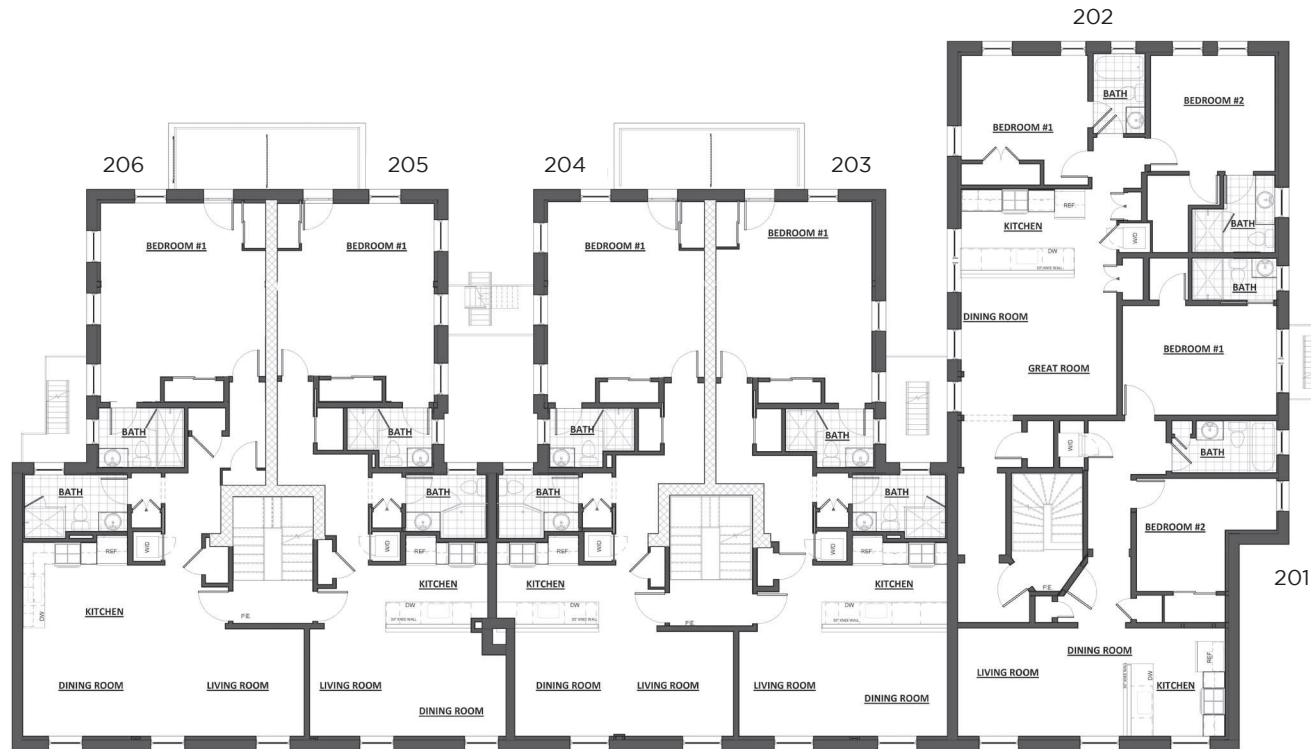

THE COLONIAL GEORGETOWN

1305-1315 30th Street NW • Washington, DC 20007
Basement

THE COLONIAL
GEORGETOWN

1305-1315 30th Street NW • Washington, DC 20007
First Floor

THE COLONIAL
GEORGETOWN

1305-1315 30th Street NW • Washington, DC 20007
Second Floor