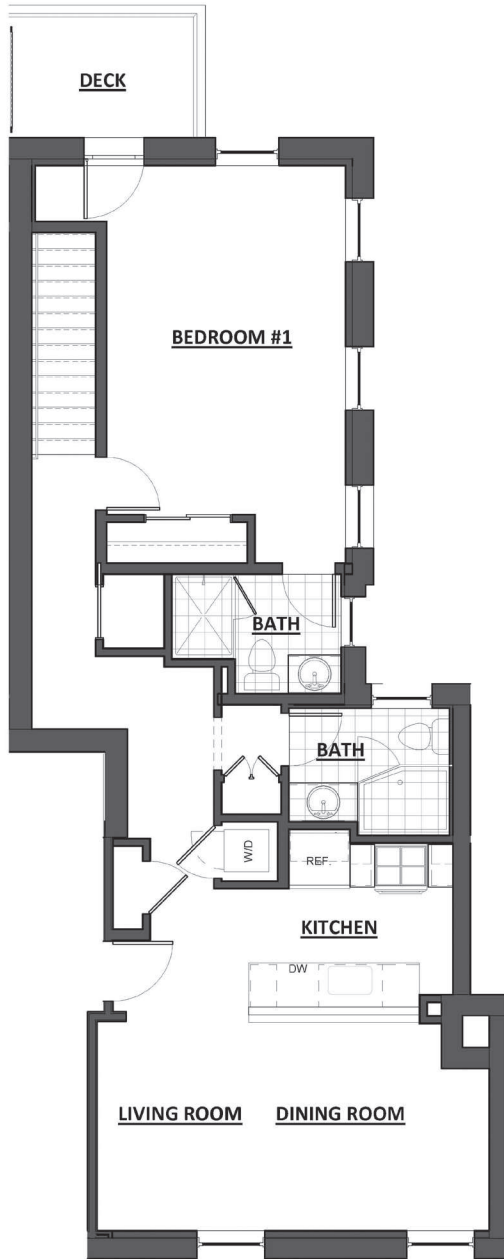

**THE COLONIAL
GEORGETOWN**

First Floor Building Key

Basement Building Key

1305-1315 30th Street NW • Washington, DC 20007 • **Unit 106/Storage 1**
 2 Bedrooms • 3 Baths • Home Office, Deck
 Total SQ FT 1,406 (Unit 1,326 SQ FT Storage 80 SQ FT)

**THE COLONIAL
GEORGETOWN**

First Floor Building Key

Basement Building Key

1305-1315 30th Street NW • Washington, DC 20007 • **Unit 105/Storage 3**
 2 Bedrooms • 3 Baths • Home Office, Deck
 Total SQ FT 1,323 (Unit 1,264 SQ FT Storage 59 SQ FT)

**THE COLONIAL
GEORGETOWN**

First Floor Building Key

1305-1315 30th Street NW • Washington, DC 20007 • **Unit 104/Storage 7**
 1 Bedroom • 2 Baths • Deck
 Total SQ FT 838 (Unit 777 SQ FT Storage 61 SQ FT)

**THE COLONIAL
GEORGETOWN**

First Floor Building Key

1305-1315 30th Street NW • Washington, DC 20007 • **Unit 103/Storage 8**
 1 Bedroom • 2 Baths • Deck
 Total SQ FT 930 (Unit 867 SQ FT Storage 63 SQ FT)