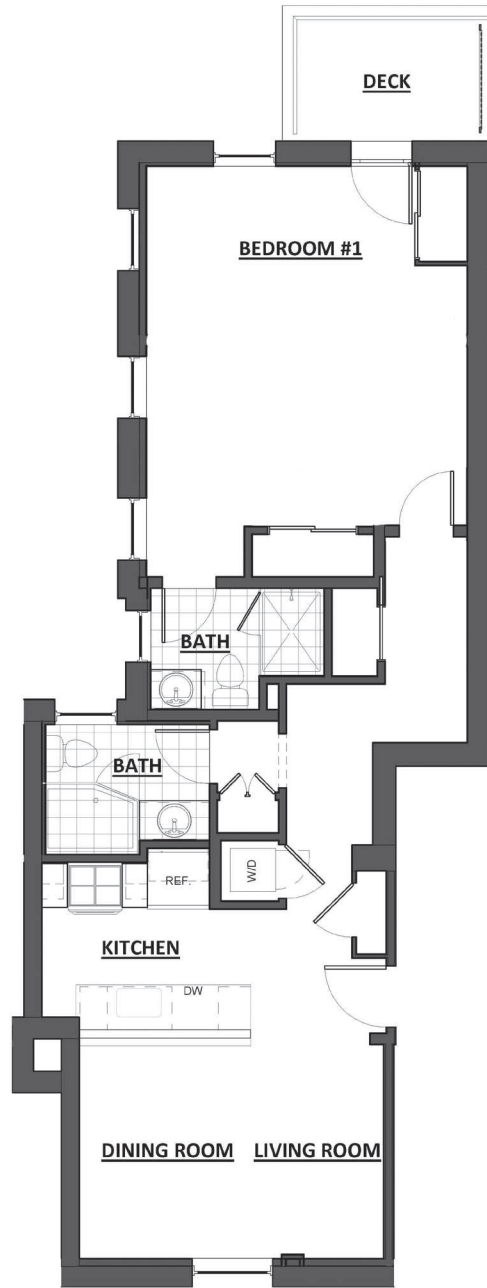

**THE COLONIAL
GEORGETOWN**

First Floor Building Key

Basement Building Key

1305-1315 30th Street NW • Washington, DC 20007 • **Unit 106/Storage 1**
 2 Bedrooms • 3 Baths • Home Office, Deck
 Total SQ FT 1,406 (Unit 1,326 SQ FT Storage 80 SQ FT)

**THE COLONIAL
GEORGETOWN**

First Floor Building Key

Basement Building Key

1305-1315 30th Street NW • Washington, DC 20007 • **Unit 105/Storage 3**
 2 Bedrooms • 3 Baths • Home Office, Deck
 Total SQ FT 1,323 (Unit 1,264 SQ FT Storage 59 SQ FT)

**THE COLONIAL
GEORGETOWN**

First Floor Building Key

1305-1315 30th Street NW • Washington, DC 20007 • **Unit 104/Storage 7**
 1 Bedroom • 2 Baths • Deck
 Total SQ FT 838 (Unit 777 SQ FT Storage 61 SQ FT)

**THE COLONIAL
GEORGETOWN**

First Floor Building Key

1305-1315 30th Street NW • Washington, DC 20007 • **Unit 103/Storage 8**
 1 Bedroom • 2 Baths • Deck
 Total SQ FT 930 (Unit 867 SQ FT Storage 63 SQ FT)