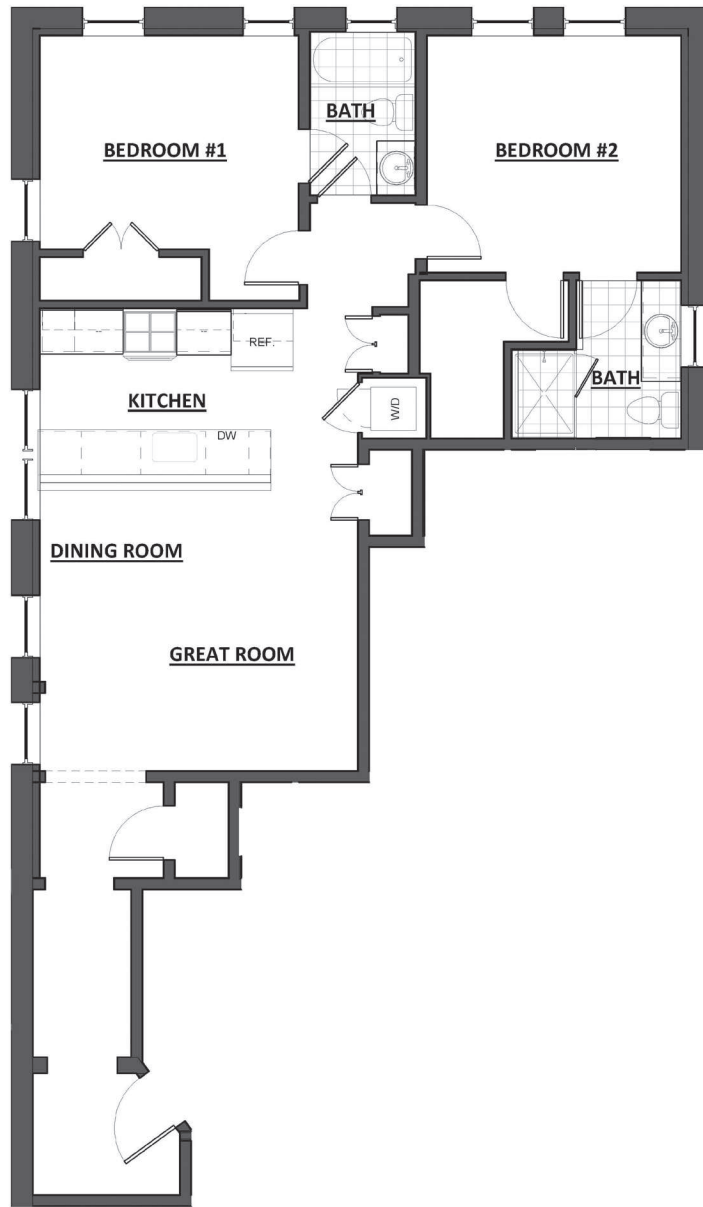

Second Floor Building Key

1305-1315 30th Street NW • Washington, DC 20007 • **Unit 206/Storage 2**
 1 Bedroom • 2 Baths • Deck
 Total SQ FT 1,063 (Unit 975 SQ FT Storage 88 SQ FT)

**THE COLONIAL
GEORGETOWN**

Second Floor Building Key

1305-1315 30th Street NW • Washington, DC 20007 • **Unit 205/Storage 4**
 1 Bedroom • 2 Baths • Deck
 Total SQ FT 873 (Unit 816 SQ FT Storage 57 SQ FT)

**THE COLONIAL
GEORGETOWN**

Second Floor Building Key

1305-1315 30th Street NW • Washington, DC 20007 • **Unit 204/Storage 9**
 1 Bedroom • 2 Baths • Deck
 Total SQ FT 900 (Unit 838 SQ FT Storage 62 SQ FT)

**THE COLONIAL
GEORGETOWN**

Second Floor Building Key

1305-1315 30th Street NW • Washington, DC 20007 • **Unit 203/Storage 10**
 1 Bedroom • 2 Baths • Deck
 Total SQ FT 926 (Unit 863 SQ FT Storage 63 SQ FT)

**THE COLONIAL
GEORGETOWN**