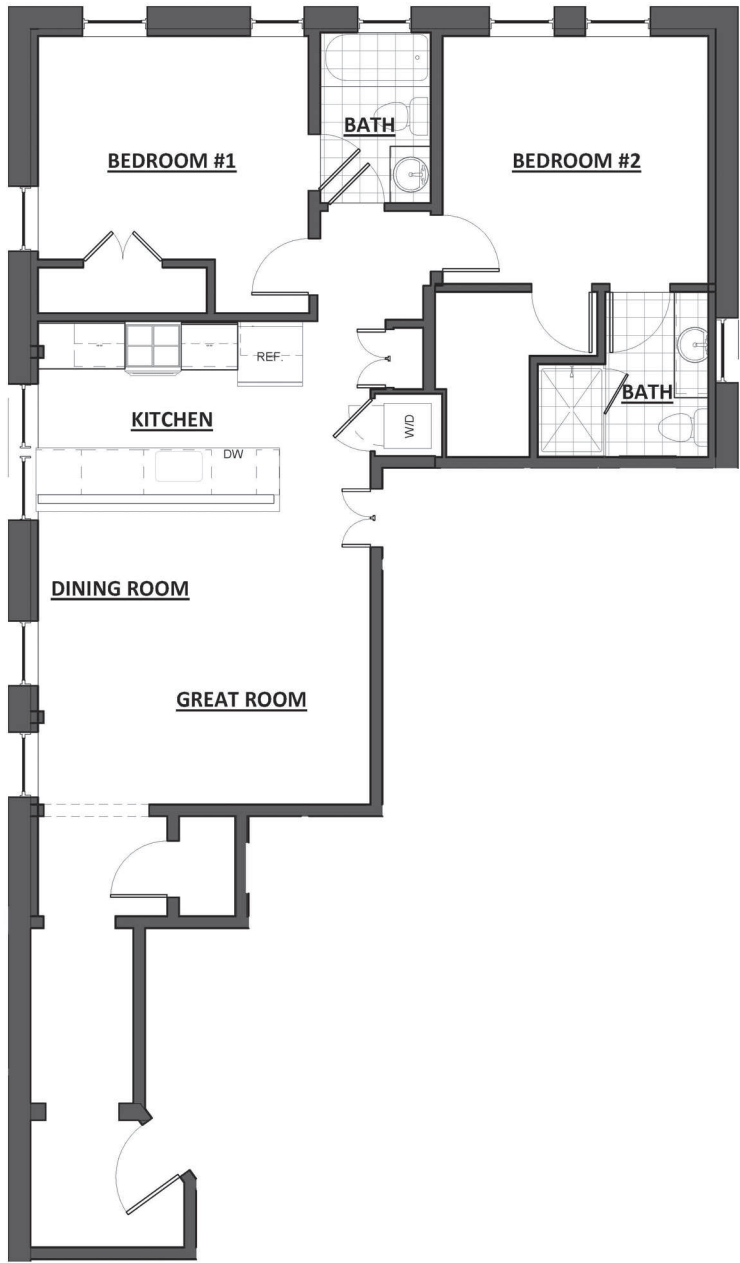

1305-1315 30th Street NW • Washington, DC 20007 • **Unit 305/Storage 6**
 1 Bedroom • 2 Baths • Deck
 Total SQ FT 864 (Unit 816 SQ FT Storage 48 SQ FT)

**THE COLONIAL
GEORGETOWN**

Third Floor Building Key

1305-1315 30th Street NW • Washington, DC 20007 • **Unit 304/Storage 14**
 1 Bedroom • 2 Baths • Deck
 Total SQ FT 896 (Unit 838 SQ FT Storage 58 SQ FT)

**THE COLONIAL
GEORGETOWN**

Third Floor Building Key

1305-1315 30th Street NW • Washington, DC 20007 • **Unit 303/Storage 12**
 1 Bedroom • 2 Baths • Deck
 Total SQ FT 924 (Unit 863 SQ FT Storage 61 SQ FT)

**THE COLONIAL
GEORGETOWN**

Third Floor Building Key